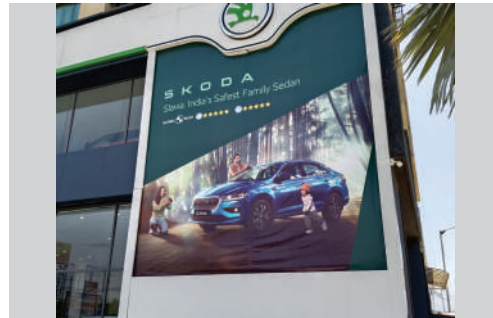

Frames & Hoardings